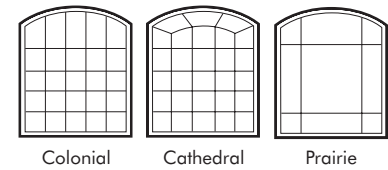

Chord Height (Approx.)	4 3/8"	5 1/8"	5 7/8"	6 3/8"	7 1/16"	8 1/8"	9"	11 1/4"	13 1/2"	17 13/16"
Radius	18"	21"	24"	27"	30"	32"	36"	45"	54"	73"
Rough Opening	24"	28"	32"	36"	40"	44"	48"	60"	72"	96"
Unit Width	23 1/2"	27 1/2"	31 1/2"	35 1/2"	39 1/2"	43 1/2"	47 1/2"	59 1/2"	71 1/2"	95 1/2"

Series A Shoulder Height – 7 1/8" (Eyebrow) (Fixed Ext. Arch)										
	EA24A	EA28A	EA32A	EA36A	EA40A	EA44A	EA48A	EA60A	EA72A	EA96A
Series B Shoulder Height – 19 1/8" (Fixed Ext. Arch)										
	EA24B	EA28B	EA32B	EA36B	EA40B	EA44B	EA48B	EA60B	EA72B	EA96B
Series C Shoulder Height – 31 1/8" (Fixed Ext. Arch)										
	EA24C	EA28C	EA32C	EA36C	EA40C	EA44C	EA48C	EA60C	EA72C	
Series D Shoulder Height – 39 1/8" (Fixed Ext. Arch)										
	EA24D	EA28D	EA32D	EA36D	EA40D	EA44D	EA48D	EA60D	EA72D	
Series E Shoulder Height – 43 1/8" (Fixed Ext. Arch)										
	EA24E	EA28E	EA32E	EA36E	EA40E	EA44E	EA48E	EA60E	EA72E	
Series F Shoulder Height – 47 1/8" (Fixed Ext. Arch)										
	EA24F	EA28F	EA32F	EA36F	EA40F	EA44F	EA48F	EA60F	EA72F	
Series G Shoulder Height – 55 1/8" (Fixed Ext. Arch)										
	EA24G	EA28G	EA32G	EA36G	EA40G	EA44G	EA48G	EA60G		
Series H Shoulder Height – 61 1/8" (Fixed Ext. Arch)										
	EA24H	EA28H	EA32H	EA36H	EA40H	EA44H	EA48H	EA60H		
Series J Shoulder Height – 67 1/8" (Fixed Ext. Arch)										
	EA24J	EA28J	EA32J	EA36J	EA40J	EA44J	EA48J			
Series K Shoulder Height – 79 1/8" (Fixed Ext. Arch)										
	EA24K	EA28K	EA32K	EA36K	EA40K	EA44K	EA48K			

Call out indicates width expressed in inches and shoulder height (series code). Custom sizes available.

* Prairie grids are not available in A series.