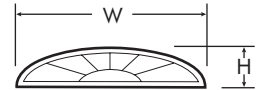

### OCTAGON WINDOWS

Size	Dimensions
OTG2424	23 1/2" x 23 1/2"
OTG3232	31 1/2" x 31 1/2"
OTG3636	35 1/2" x 35 1/2"

Colonial Four Lite

### OVAL WINDOWS

Size	Dimensions
OV3046	29 1/2" x 45 1/2"
OV3656	35 1/2" x 55 1/2"

Sunburst

Starburst

### HALF-OVAL WINDOWS

Size	Dimensions
HOV2418	23 1/2" x 17 1/2"
HOV3628	35 1/2" x 27 1/2"

Sunburst

Sunstar

Starburst